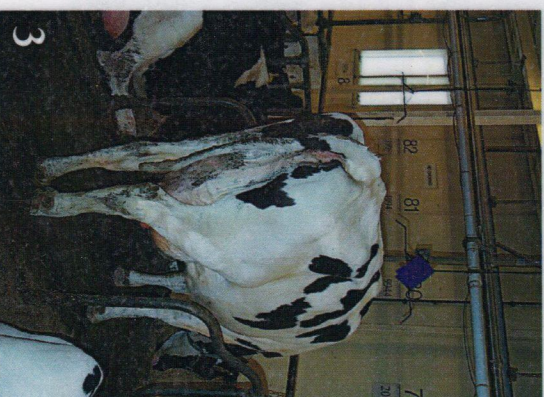

# Body Condition Scoring

- Score 1 extremely thin
- Score 2 frame obvious
- Score 3 frame and covering well balanced
- Score 4 frame not as visible as covering
- Score 5 extremely fat

# Cow Cleanliness Scoring

- Score 1 No manure stains or dried manure attached to cow.
- Score 2 Manure stains but no dried manure attached to cow.
- Score 3 Dried or wet manure on legs or udder.
- Score 4 Heavily soiled cows.
- Score 5 Cows with manure stains and dried manure on legs, udder, and ventral abdomen.