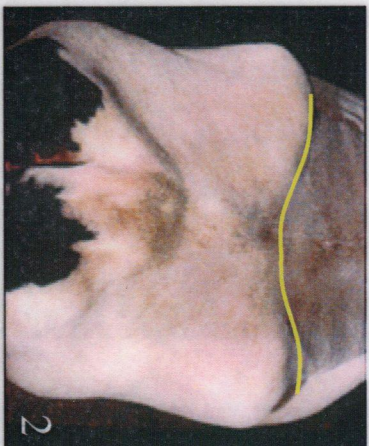

# Body Condition Scoring

- Score 1 extremely thin
- Score 2 frame obvious
- Score 3 frame and covering well balanced
- Score 4 frame not as visible as covering
- Score 5 extremely fat

# Cow Cleanliness Scoring

- Score 1 No manure stains or dried manure attached to cow.
- Score 2 Manure stains but no dried manure attached to cow.
- Score 3 Dried or wet manure on legs or udder.
- Score 4 Heavily soiled cows.
- Score 5 Cows with manure stains and dried manure on legs, udder, and ventral abdomen.