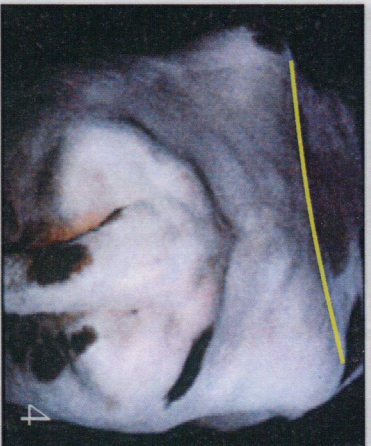

# Body Condition Scoring

- Score 1 extremely thin
- Score 2 frame obvious
- Score 3 frame and covering well balanced
- Score 4 frame not as visible as covering
- Score 5 extremely fat

# Cow Cleanliness Scoring

- Score 1 No manure stains or dried manure attached to cow.
- Score 2 Manure stains but no dried manure attached to cow.
- Score 3 Dried or wet manure on legs or udder.
- Score 4 Heavily soiled cows.
- Score 5 Cows with manure stains and dried manure on legs, udder, and ventral abdomen.