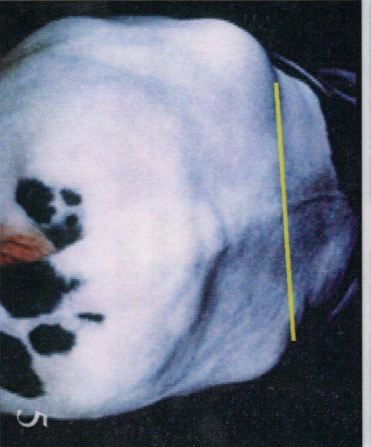

# Body Condition Scoring

- Score 1 extremely thin
- Score 2 frame obvious
- Score 3 frame and covering well balanced
- Score 4 frame not as visible as covering
- Score 5 extremely fat

# Cow Cleanliness Scoring

- Score 1 No manure stains or dried manure attached to cow.
- Score 2 Manure stains but no dried manure attached to cow.
- Score 3 Dried or wet manure on legs or udder.
- Score 4 Heavily soiled cows.
- Score 5 Cows with manure stains and dried manure on legs, udder, and ventral abdomen.