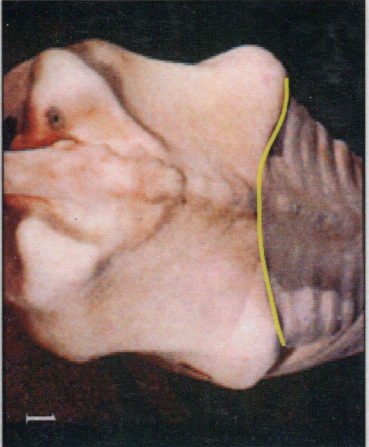

# Body Condition Scoring

- Score 1 extremely thin
- Score 2 frame obvious
- Score 3 frame and covering well balanced
- Score 4 frame not as visible as covering
- Score 5 extremely fat

# Cow Cleanliness Scoring

- Score 1 No manure stains or dried manure attached to cow.
- Score 2 Manure stains but no dried manure attached to cow.
- Score 3 Dried or wet manure on legs or udder.
- Score 4 Heavily soiled cows.
- Score 5 Cows with manure stains and dried manure on legs, udder, and ventral abdomen.